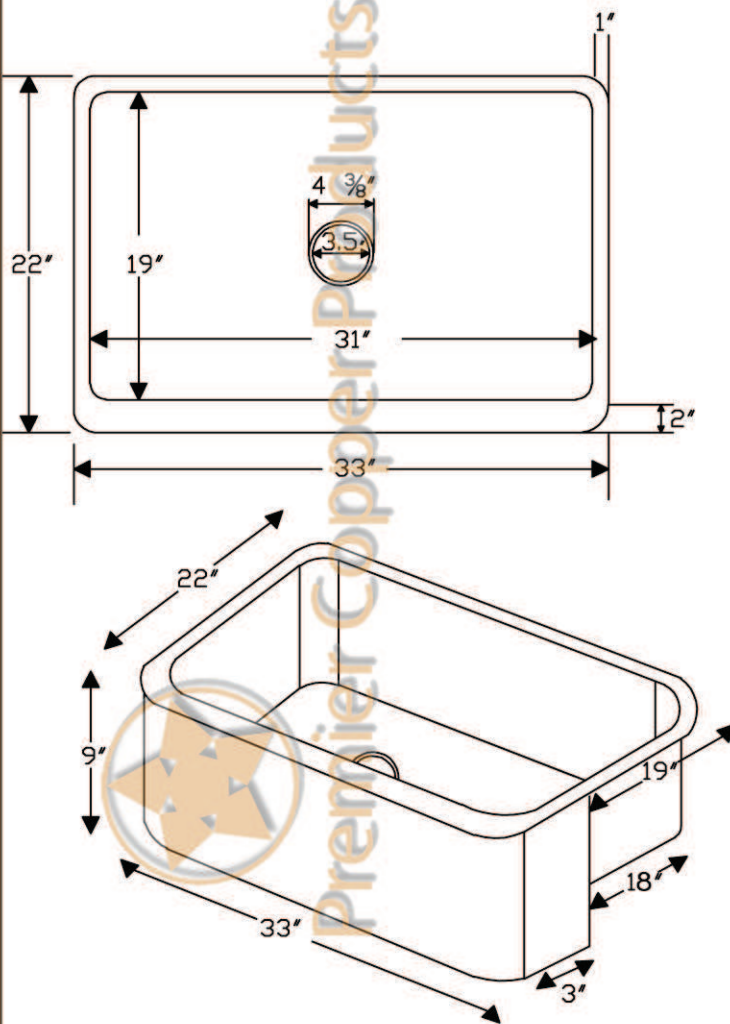

# ITEM # KASB33229 33" ANTIQUE KITCHEN APRON SINGLE BOWL SINK

OUTER DIMENSIONS: 33"x22"x9"

INNER DIMENSIONS: 31"x19"x9"

DRAIN SIZE: 3.5" STANDARD

MATERIAL GAUGE: 14

**IMPORTANT:** THIS PRODUCT IS HAND CRAFTED AND SMALL VARIANCES MAY OCCUR. DIMENSIONS MAY VARY UP TO 1/4". DO NOT MAKE ANY INSTALLATION CUTS UNTIL YOU RECEIVE YOUR SINK.